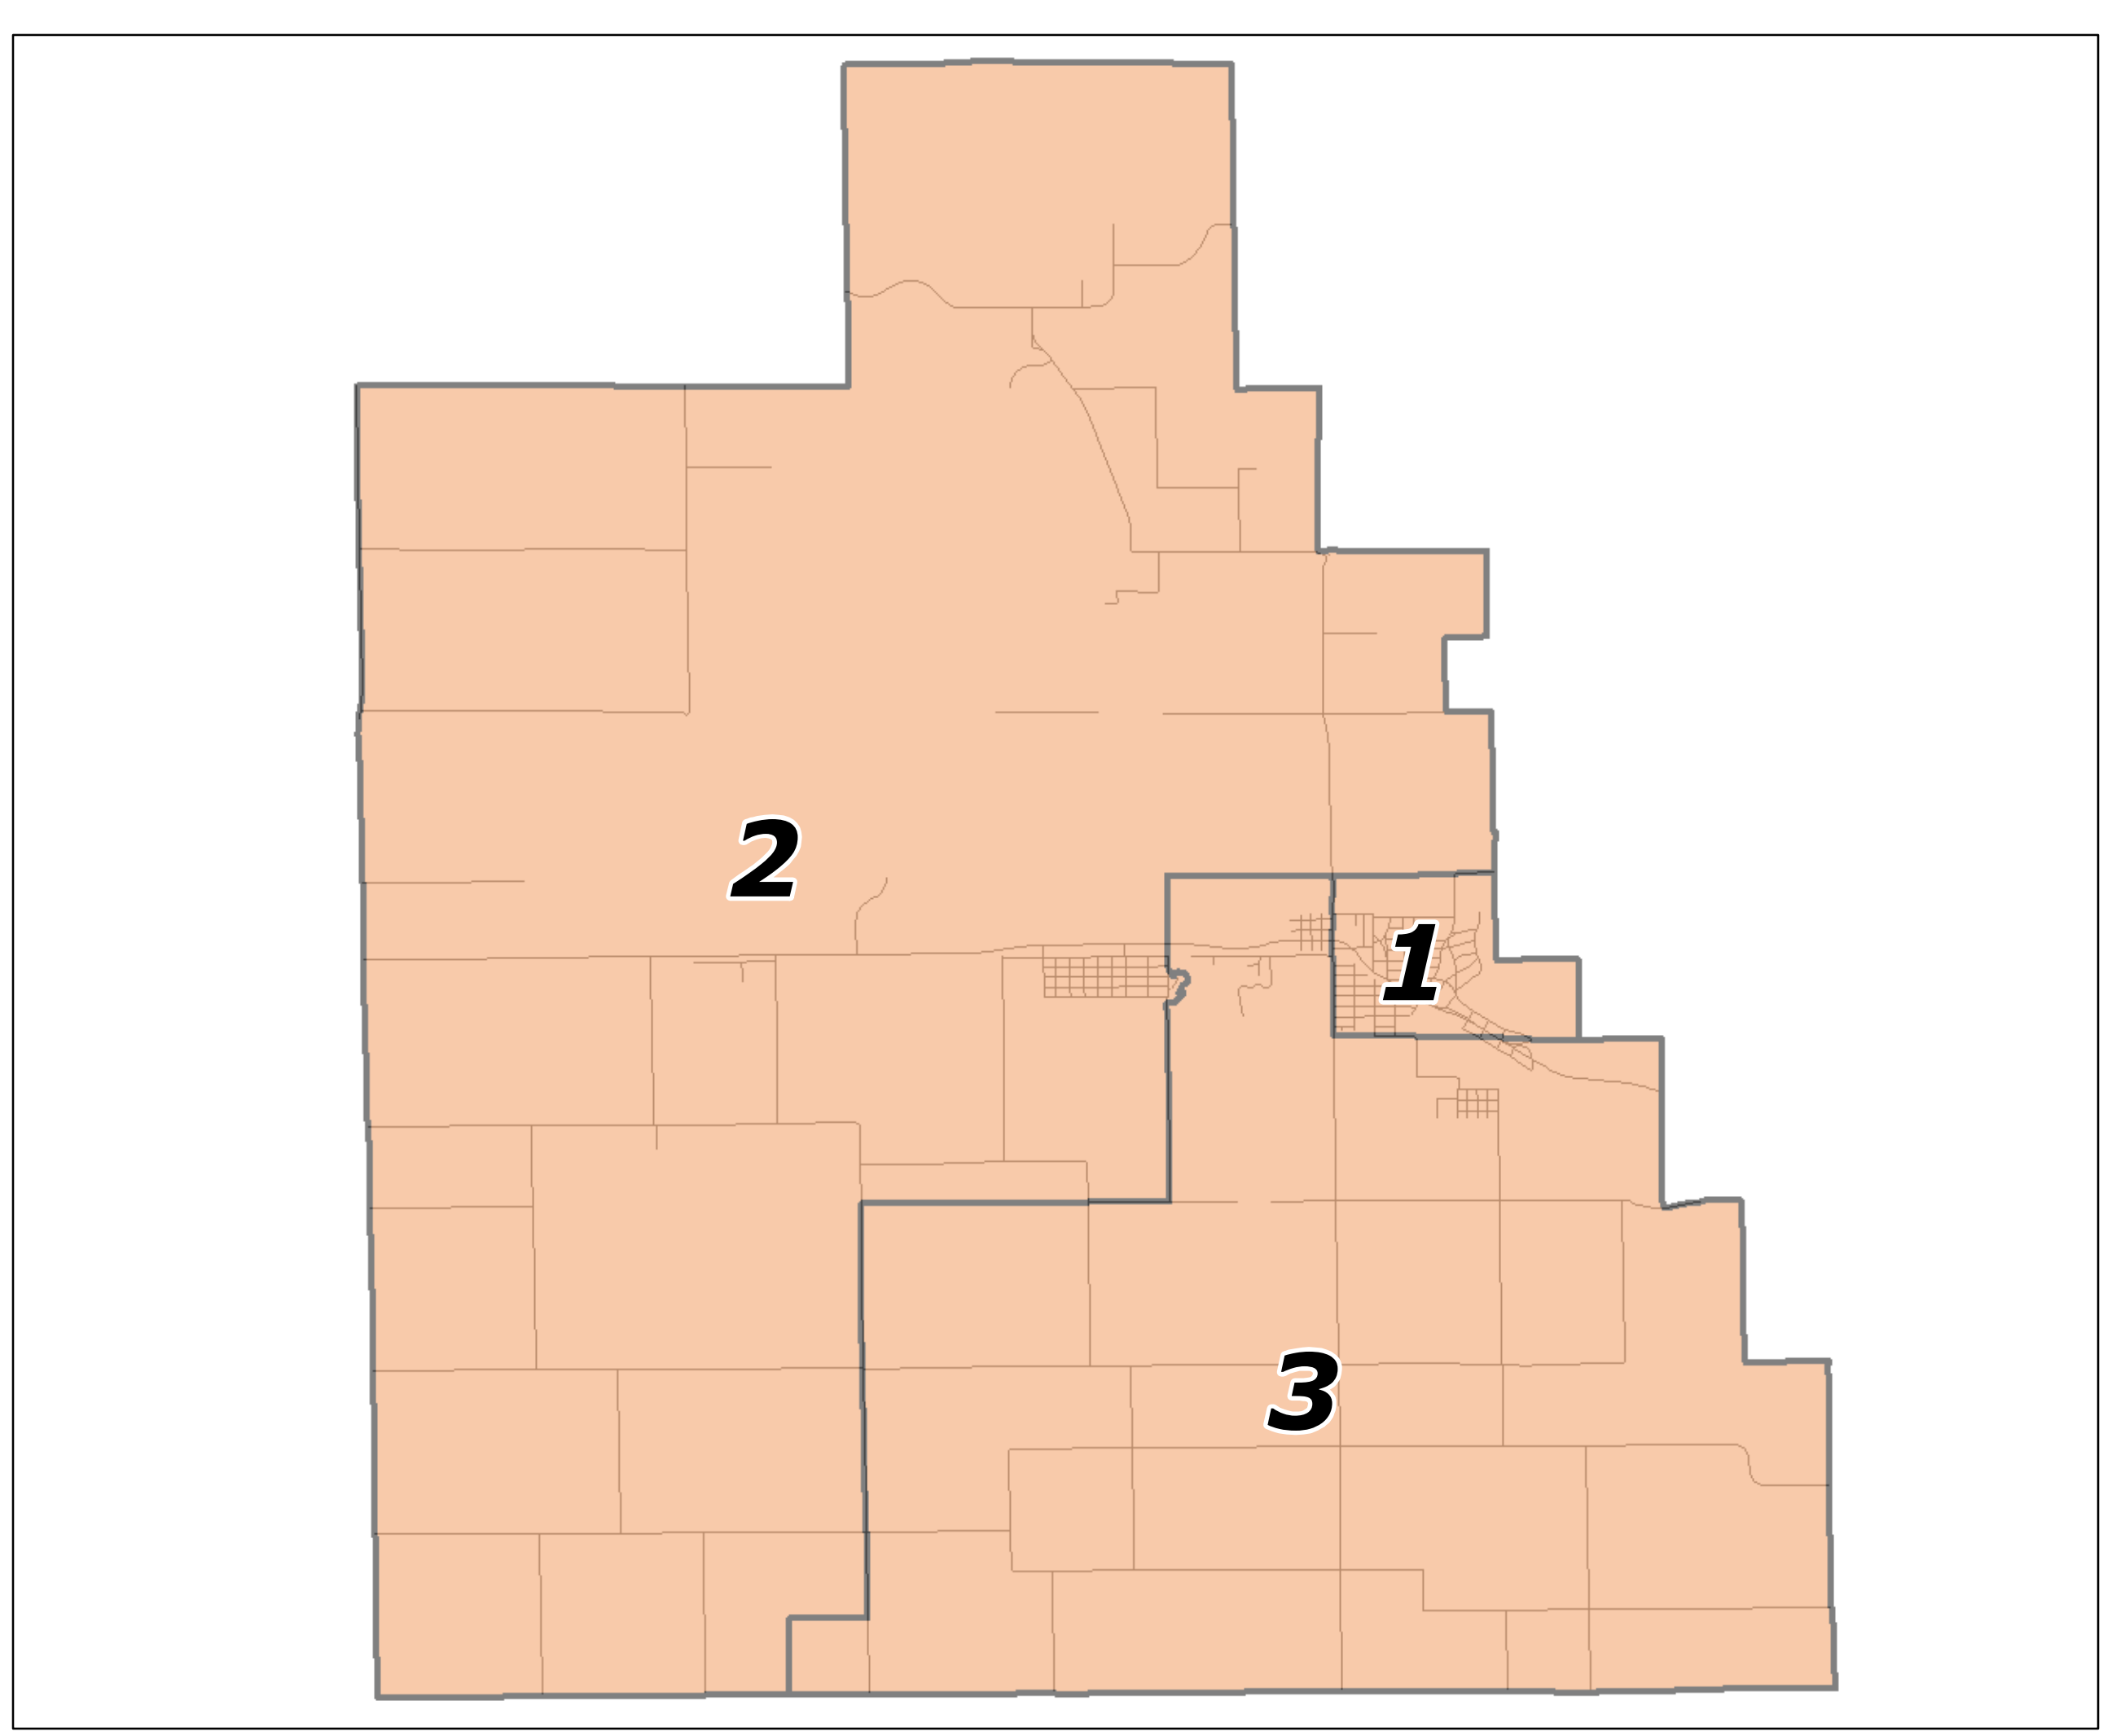

CHRISTIAN COUNTY, ILLINOIS COUNTY BOARD DISTRICT AND PRECINCT MAP

County Population = 34,800

- District 1 - 8,107
- District 2 - 8,713
- District 3 - 8,350
- District 4 - 9,630

Source: 2010 population data from the U.S. Census Bureau
Created By: Christian County Supervisor of Assessments Office
Printed: August X, 2012

South Fork - 2,788
Precincts
1 - 1,358
2 - 730
3 - 700

Taylorville - 12,483
Precincts
1 - 1,536 5 - 2,220
2 - 1,298 6 - 1,375
3 - 1,192 7 - 1,395
4 - 1,913 8 - 1,554

Pana - 6,647
Precincts
1 - 1,101 5 - 939
2 - 2,216
3 - 1,220
4 - 1,171