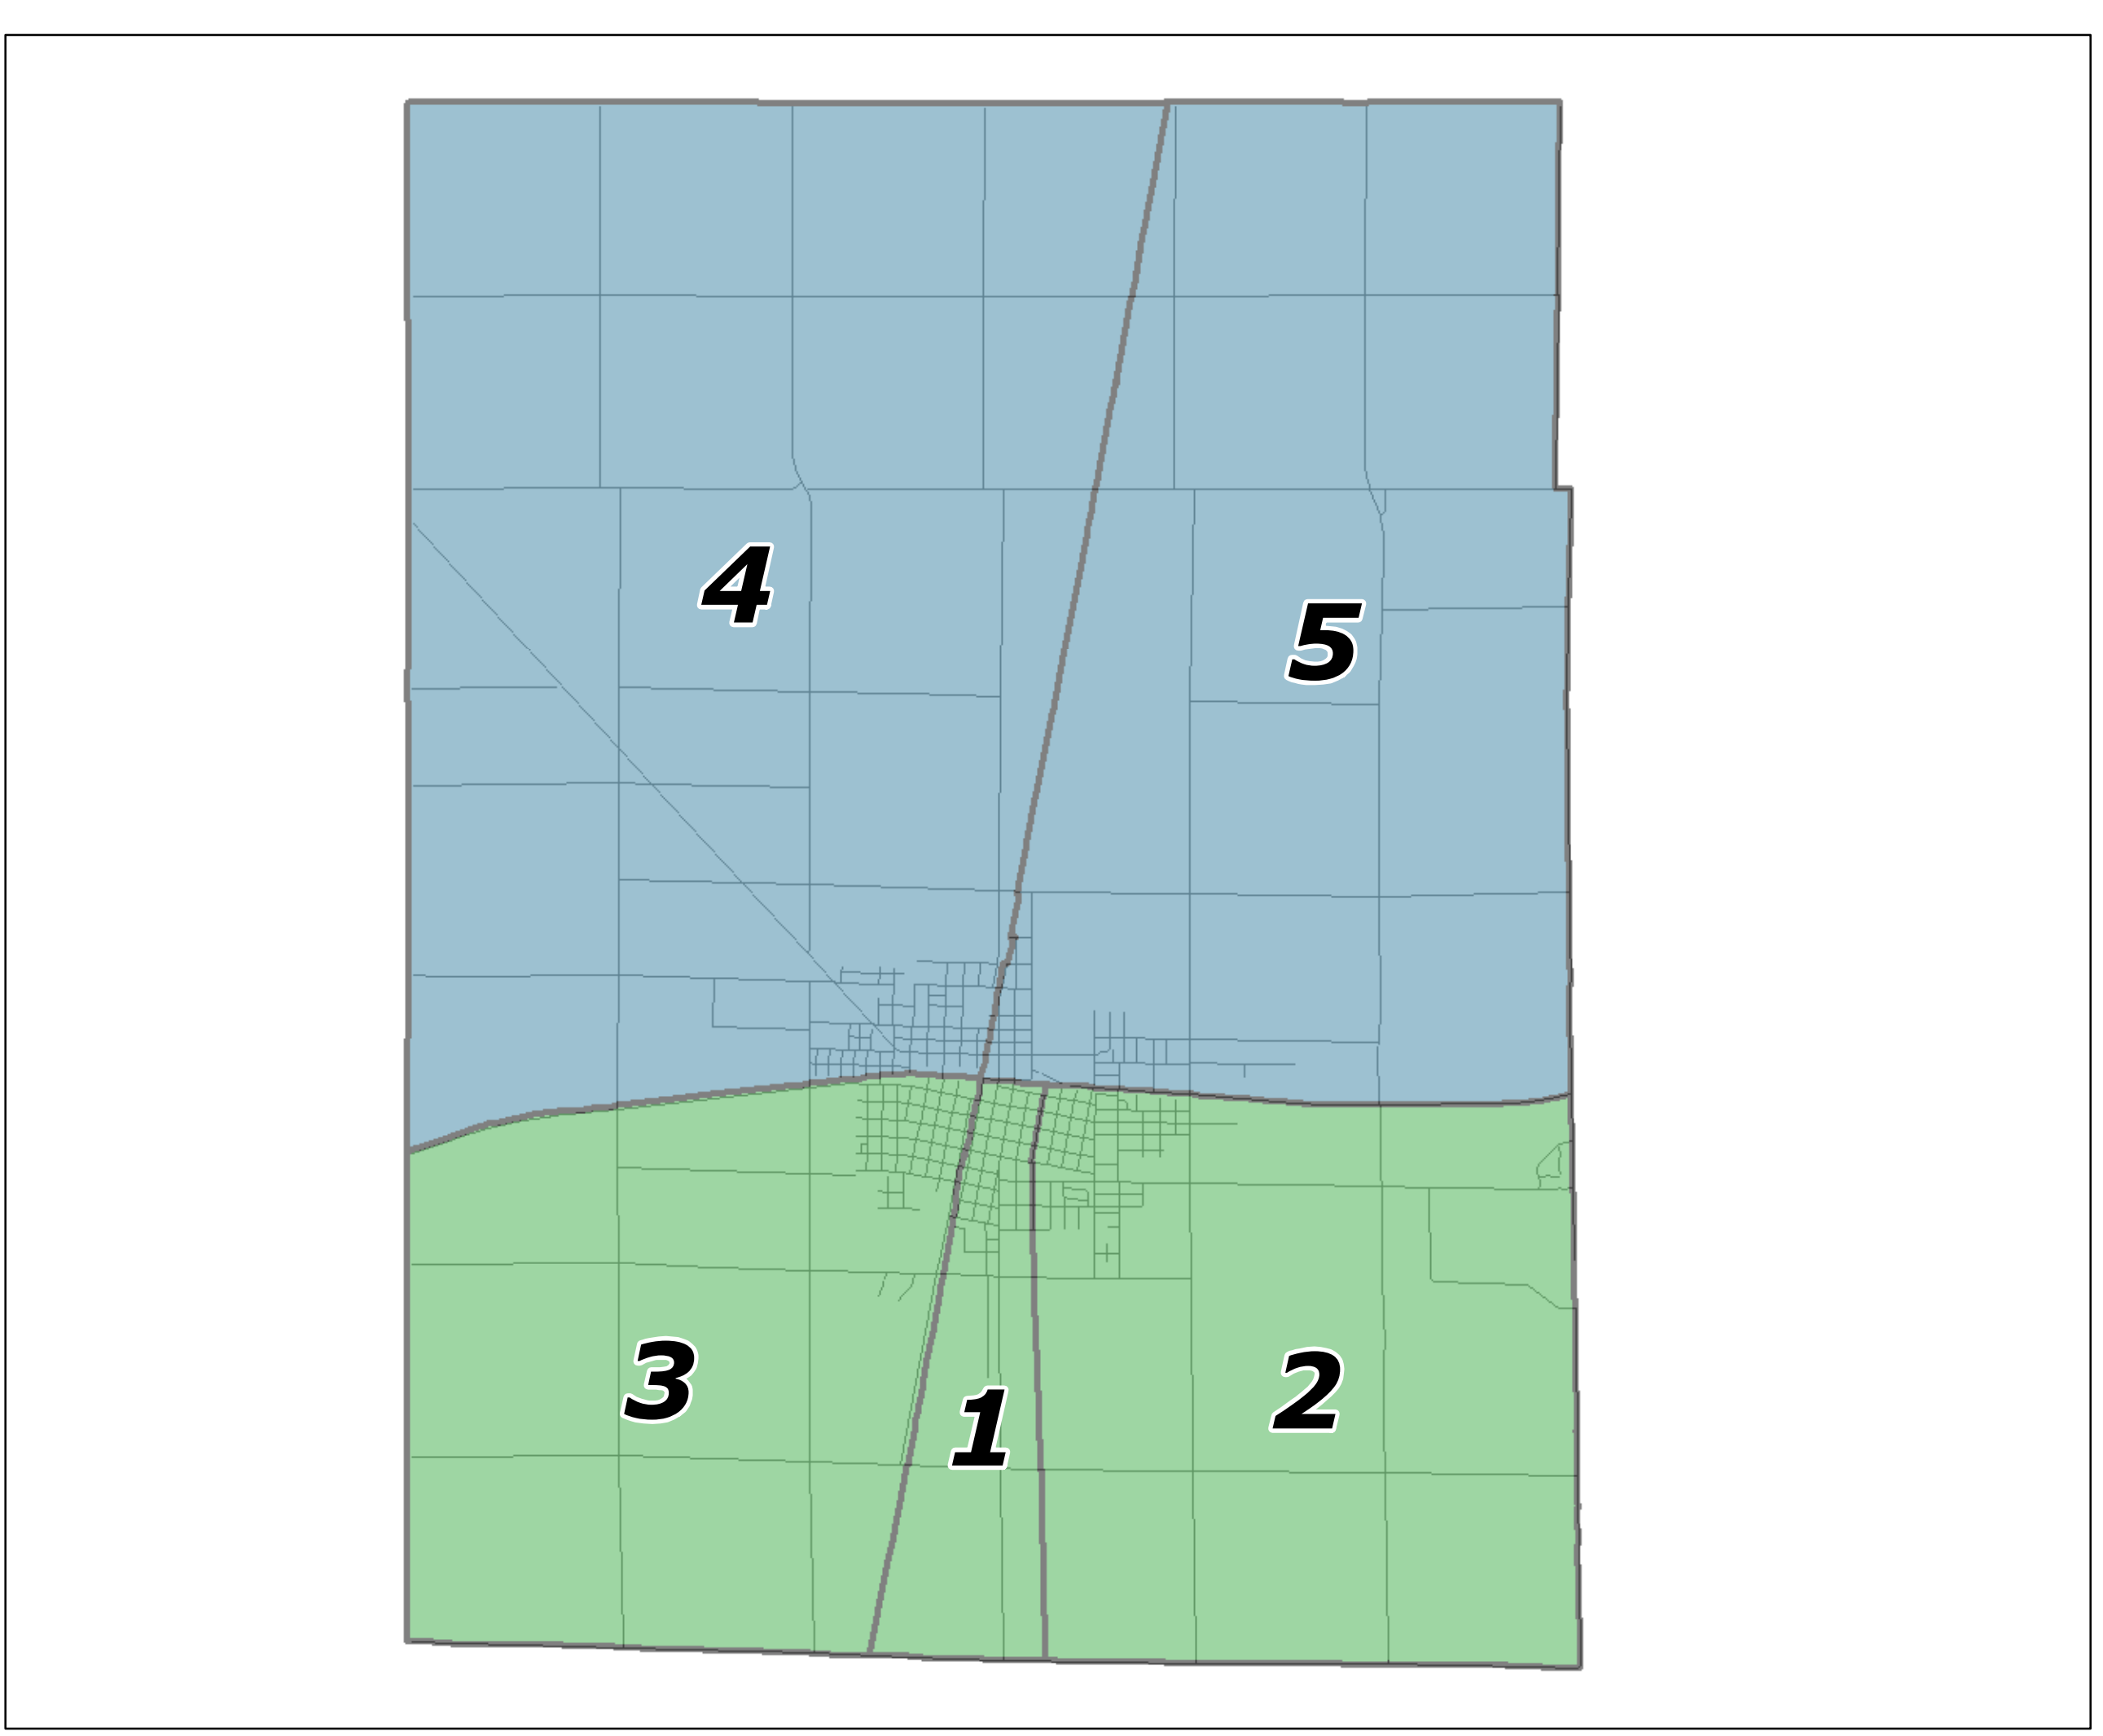

CHRISTIAN COUNTY, ILLINOIS COUNTY BOARD DISTRICT AND PRECINCT MAP

County Population = 34,800

- District 1 - 8,107
- District 2 - 8,713
- District 3 - 8,350
- District 4 - 9,630

Source: 2010 population data from the U.S. Census Bureau
Created By: Christian County Supervisor of Assessments Office
Printed: August X, 2012

South Fork - 2,788
Precincts
1 - 1,358
2 - 730
3 - 700

Taylorville - 12,483
Precincts
1 - 1,536 5 - 2,220
2 - 1,298 6 - 1,375
3 - 1,192 7 - 1,395
4 - 1,913 8 - 1,554

Pana - 6,647
Precincts
1 - 1,101 5 - 939
2 - 2,216
3 - 1,220
4 - 1,171