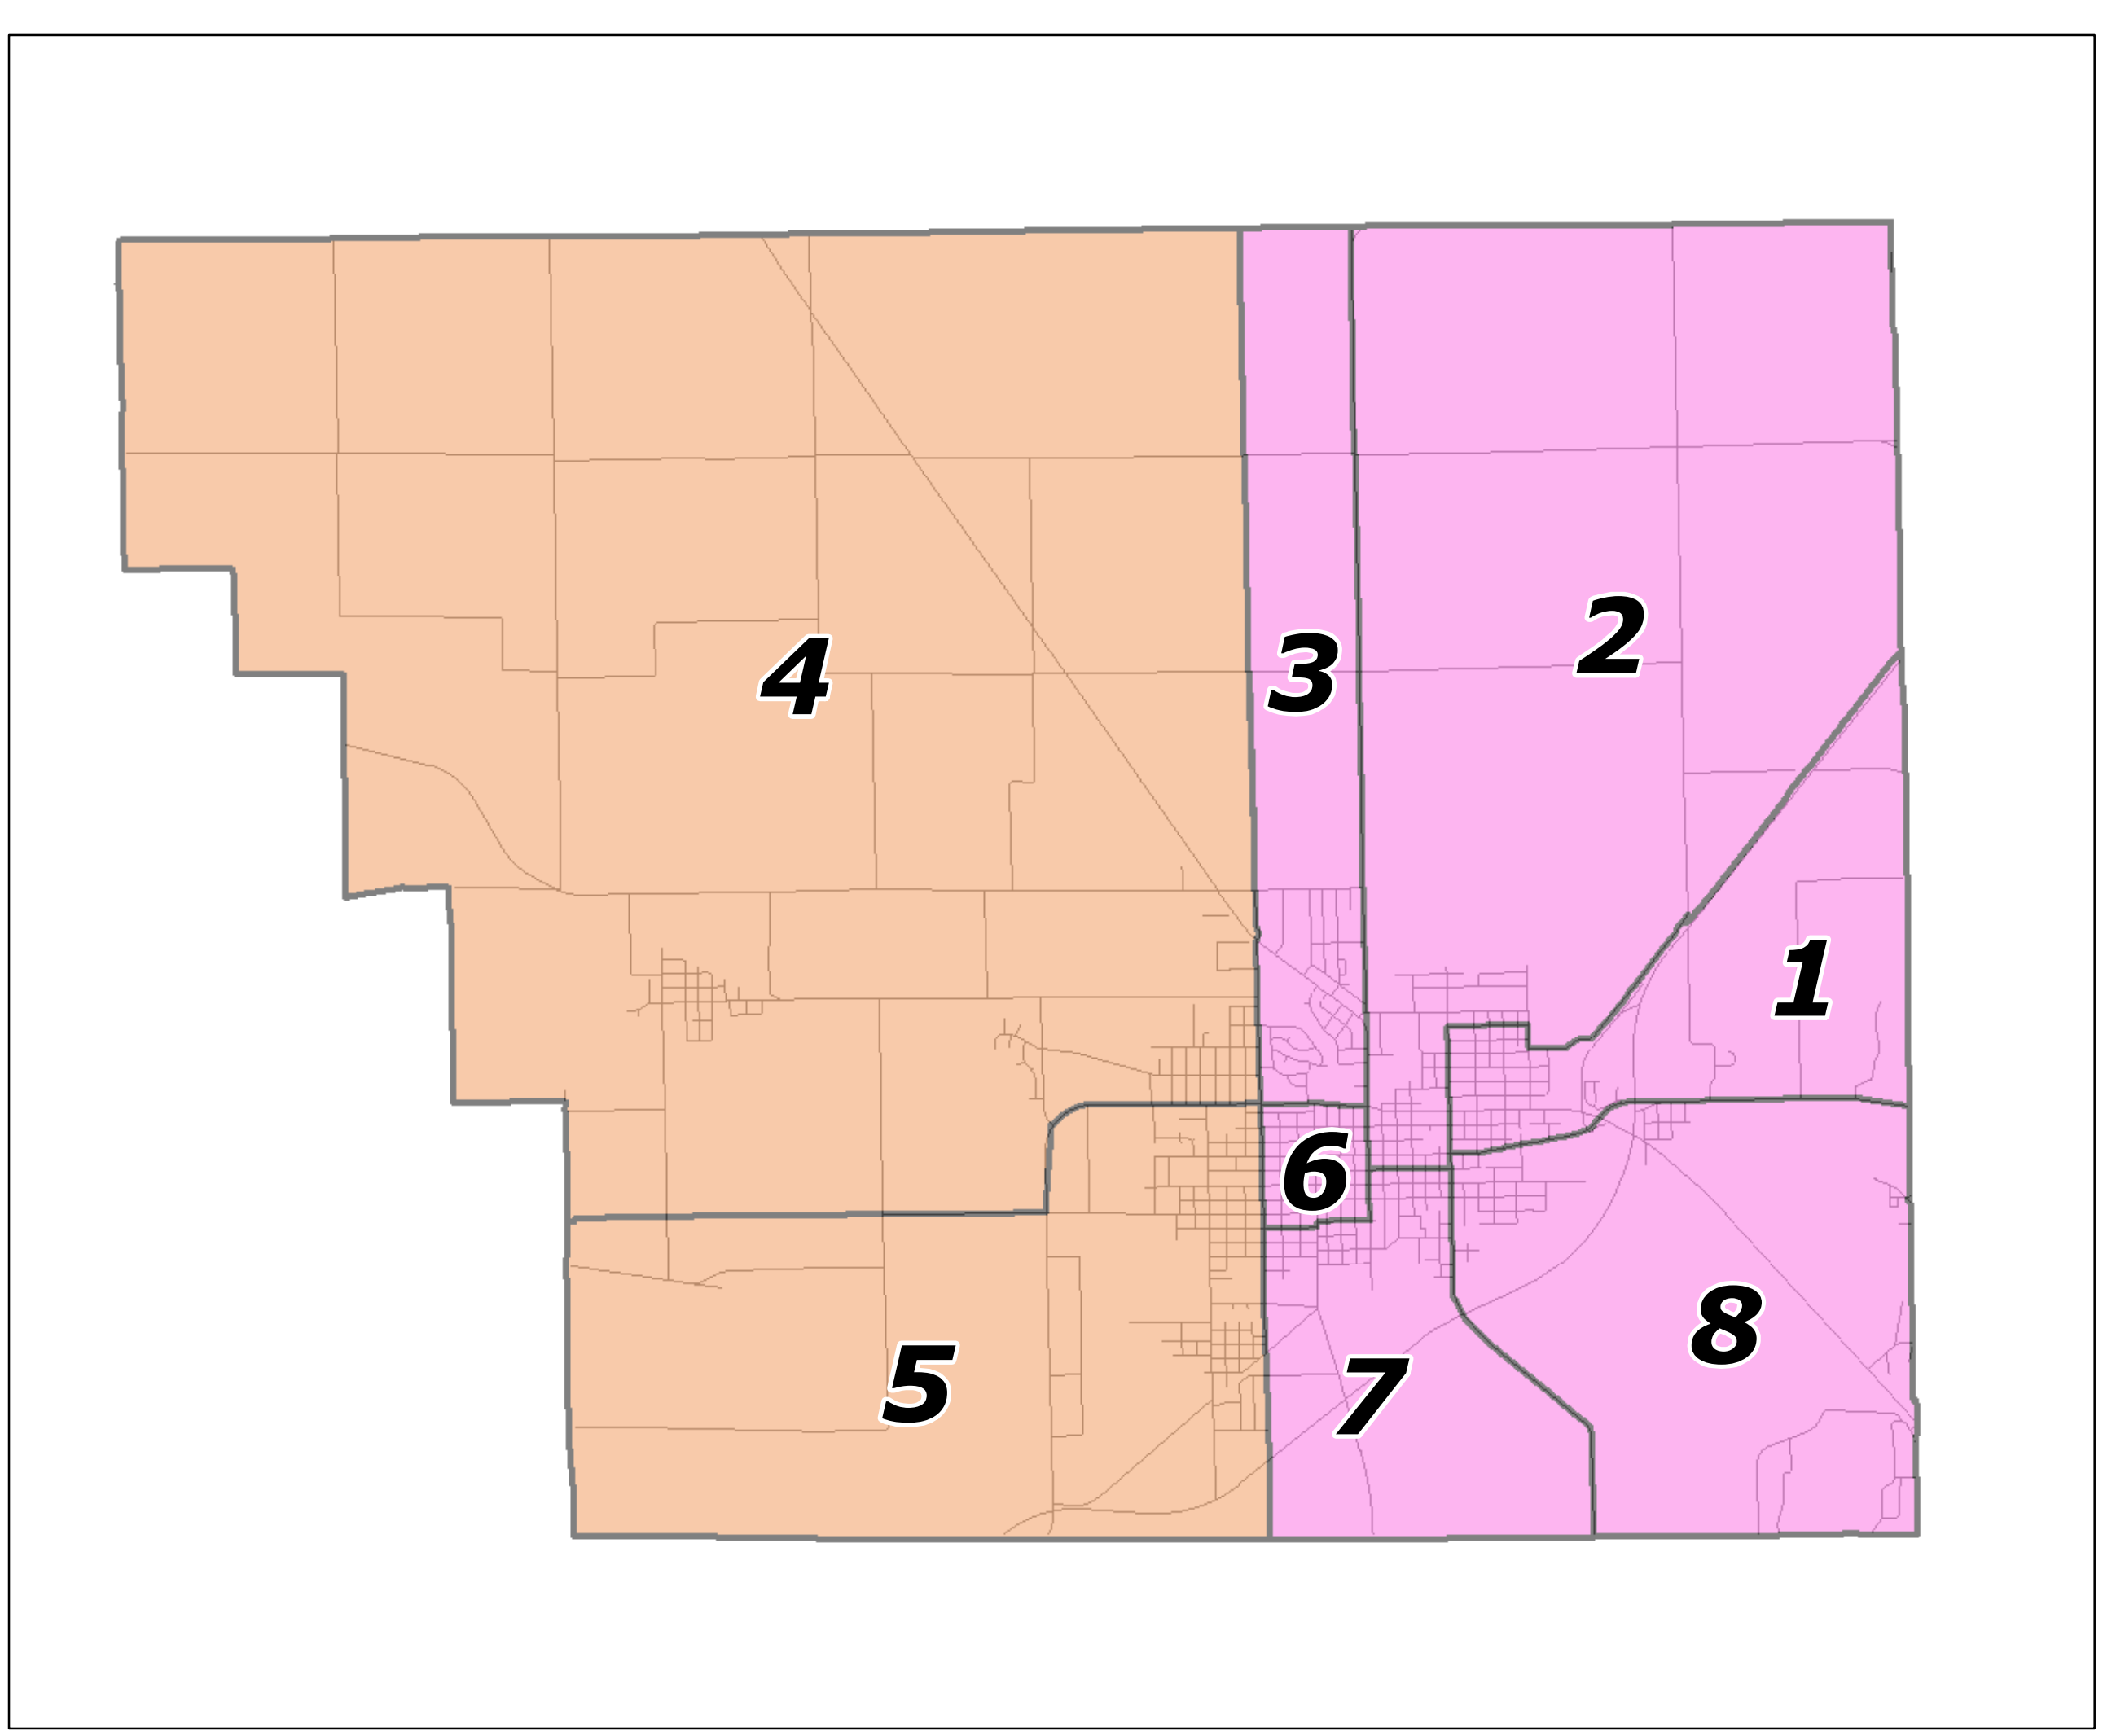

CHRISTIAN COUNTY, ILLINOIS COUNTY BOARD DISTRICT AND PRECINCT MAP

County Population = 34,800

- District 1 - 8,107
- District 2 - 8,713
- District 3 - 8,350
- District 4 - 9,630

Source: 2010 population data from the U.S. Census Bureau
Created By: Christian County Supervisor of Assessments Office
Printed: August X, 2012

South Fork - 2,788
Precincts
1 - 1,358
2 - 730
3 - 700

Taylorville - 12,483
Precincts
1 - 1,536 5 - 2,220
2 - 1,298 6 - 1,375
3 - 1,192 7 - 1,395
4 - 1,913 8 - 1,554

Pana - 6,647
Precincts
1 - 1,101 5 - 939
2 - 2,216
3 - 1,220
4 - 1,171