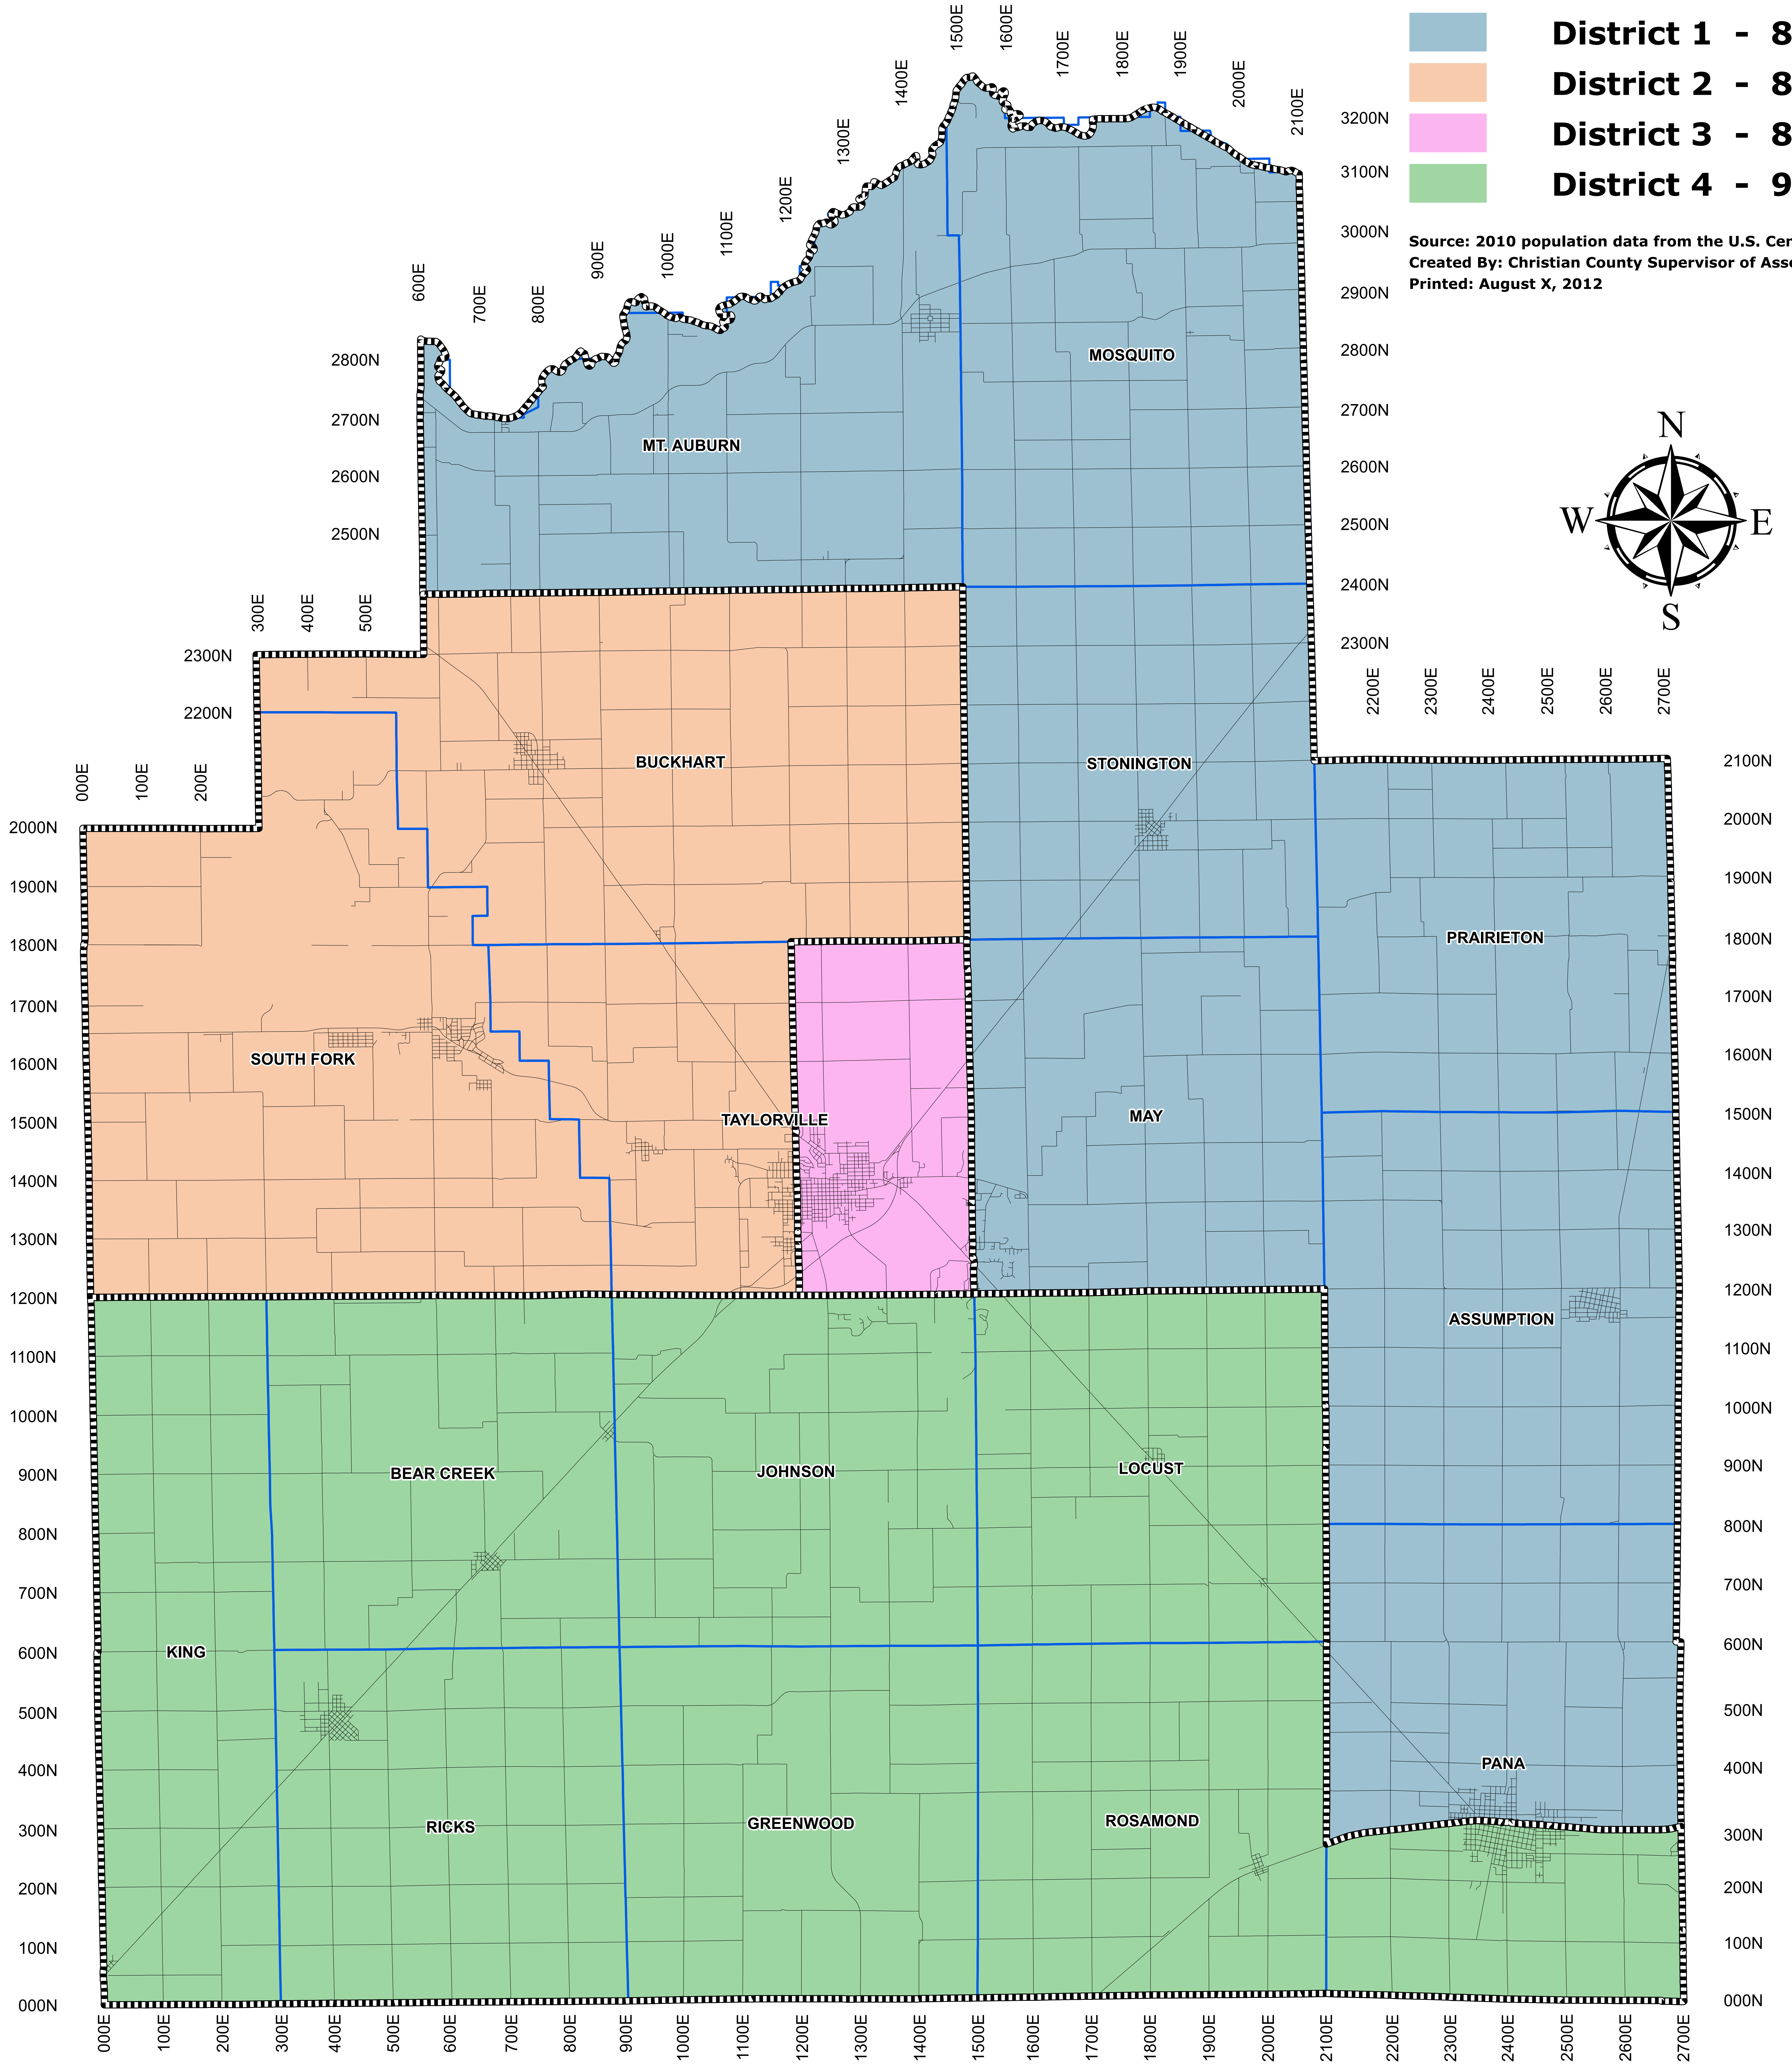

CHRISTIAN COUNTY, ILLINOIS COUNTY BOARD DISTRICT AND PRECINCT MAP

County Population = 34,800

- District 1 - 8,107
- District 2 - 8,713
- District 3 - 8,350
- District 4 - 9,630

Source: 2010 population data from the U.S. Census Bureau
Created By: Christian County Supervisor of Assessments Office
Printed: August X, 2012

South Fork - 2,788
Precincts
1 - 1,358
2 - 730
3 - 700

Taylorville - 12,483
Precincts
1 - 1,536 5 - 2,220
2 - 1,298 6 - 1,375
3 - 1,192 7 - 1,395
4 - 1,913 8 - 1,554

Pana - 6,647
Precincts
1 - 1,101 5 - 939
2 - 2,216
3 - 1,220
4 - 1,171